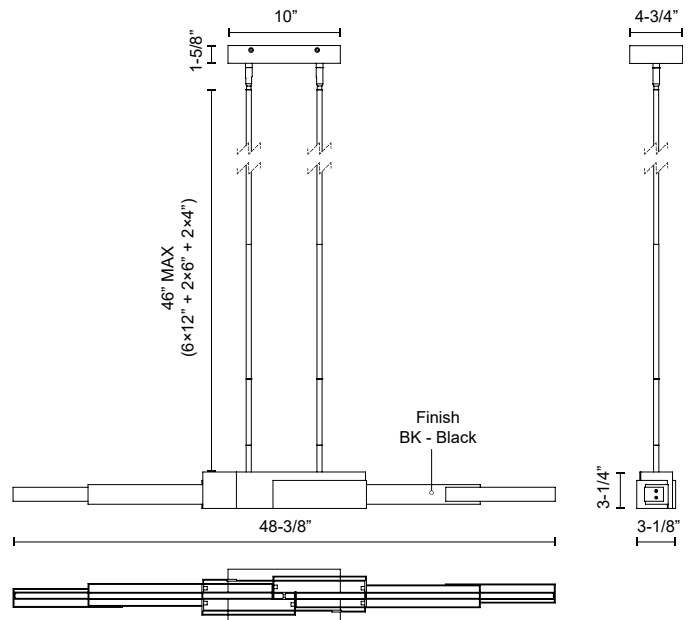

ENZO LP29548

PENDANTS

PROJECT

SPECIFICATION DETAILS

Fixture Dimensions	L48-3/8" x W3-1/8" x H3-1/4"
Light Source	LED with DC Driver
Wattage	40W
Total Lumens	3300lm
Delivered Lumens	2310lm
Voltage	120V
Color Temperature	3000K
CRI (Ra)	90CRI
Optional Color Temps	2700K - 5000K Available, Minimum Order Quantities Apply
LED Rated Life	50,000 hours
Dimming	100% - 10%, TRIAC or ELV Dimmer (Not Included)
Diffuser Details	White Acrylic
Adjustable	Yes
Rod Length	46" Max (6x12" + 2x6" + 2x4")
Minimum Hang Height	12"
Sloped Ceiling Adaptable	Yes, Up to 45 Degrees
Location	Dry
Illumination Direction	Up/Down
CEC Title 24 JA8	Yes, JA8-2022
Canopy Dimensions	L10" x W4-3/4" x H1-5/8"
Paint Finish	BK02

* For custom options, consult factory for details.

* For warranty information, please visit www.kuzcolighting.com/warranty

DESCRIPTION

The Enzo Collection is a modern take on the brilliance of Art-deco design. From the thoughtful details to the contemporary duotone finish, these fixtures are hard to appreciate without being seen in person. The lighting is omni directional, with frosted acrylic diffusers that are spectacular for setting a mood indoors

KUZCO

CANADA: 19054 28TH AVENUE - SURREY, BC V3Z 6M3

USA: 3035 E. LONE MOUNTAIN ROAD - LAS VEGAS, NV 89081

WWW.KUZCOLIGHTING.COM

© 2023 KUZCO LIGHTING. ALL RIGHTS RESERVED.

COMMENT